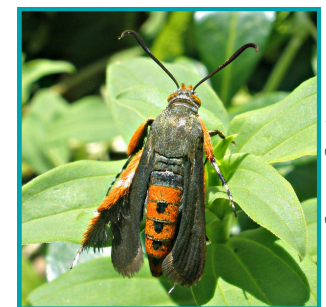

squash vine borer (*Melittia cucurbitae*)

Ansel Oommen, Bugwood.org